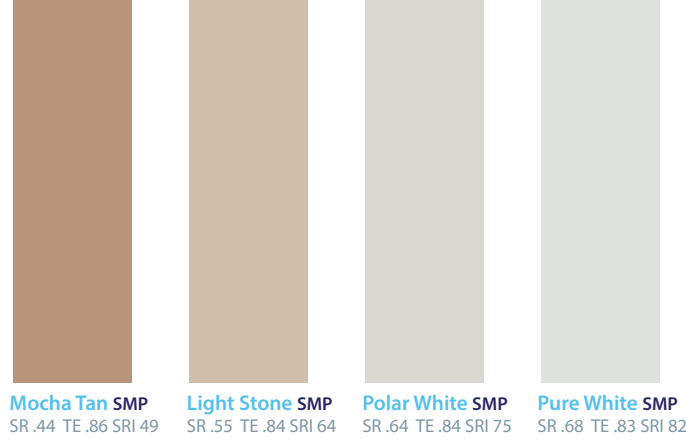

WWW.GULFCOASTSUPPLY.COM

Patina Green SMP
SR .34 TE .83 SRI 35

Evergreen SMP
SR .29 TE .85 SRI 31

Forest Green SMP
SR .32 TE .84 SRI 33

Hawaiian Blue SMP
SR .32 TE .83 SRI 32

Gallery Blue SMP
SR .26 TE .83 SRI 23

Barn Red SMP
SR .40 TE .84 SRI 42

Patriot Red SMP
SR .43 TE .82 SRI 46

Cocoa Brown SMP
SR .34 TE .83 SRI 34

Bronze SMP
SR .32 TE .83 SRI 31

Light Gray SMP
SR .36 TE .85 SRI 37

Charcoal Gray SMP
SR .29 TE .84 SRI 28

Mocha Tan SMP
SR .44 TE .86 SRI 49

Light Stone SMP
SR .55 TE .84 SRI 64

Polar White SMP
SR .64 TE .84 SRI 75

Pure White SMP
SR .68 TE .83 SRI 82

SMP PAINT FINISHES

Siliconized Modified Polyester

PVDF PAINT FINISHES

PVDF Resin Technology

See color profile availability matrix for lead times – Not all colors available in all profiles.

Regal White
SR .69 TE .85 SRI 83

Solar White
SR .69 TE .84 SRI 84

Sandstone
SR .56 TE .85 SRI 66