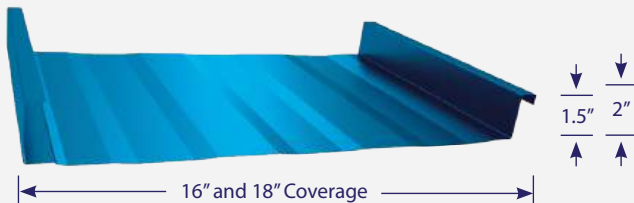

MEGALOC™ & VERSALOC™

These mechanically seamed panels offer 1.5 inch & 2 inch ribs and are ideal for commercial applications.