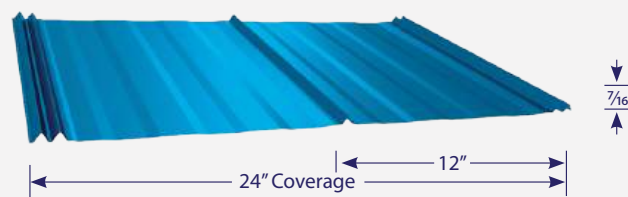

METAL ROOFING PROFILE GUIDE

*All measurements and thicknesses are nominal

CONCEALED FASTENER

GULFLOK™

An integrated screw flange makes this clipless, snap-lock system perfect for residential and light commercial applications.

GULFSEAM™

A bold, 1 3/4 inch rib offers architectural distinction on this snap-lock system.

MEGALOC™ & VERSALOC™

These mechanically seamed panels offer 1.5 inch & 2 inch ribs and are ideal for commercial applications.

GULFSNAP™

Utilizing a clip for attachment, this classic standing seam panel is perfect for homes of distinction.

EXPOSED FASTENER

GULFRIB™

Durability, strength and ease of installation make this exposed fastener panel a top choice for many residential and agricultural applications.

5VCRIMP

Get that "Traditional" look of metal roofing from yesteryear with this classic exposed fastener roofing system.

GULFPBR™

Strength and durability provides structural spanning capability for many commercial and industrial applications.

GULFWAVE™

Ride the wave of architectural utility with this 3/4 inch high rolling rib exposed fastener panel.

GulfCoast®

SUPPLY & MANUFACTURING

THE TRUSTED NAME IN METAL ROOFING

ROOFING GUIDE

A COMPLETE SELECTION OF AVAILABLE COLOR AND PROFILE OPTIONS.

888.393.0335
www.GulfCoastSupply.com

WWW.GULFCOASTSUPPLY.COM