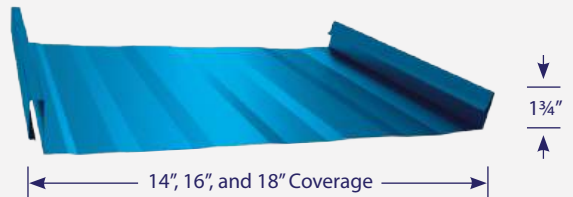

GULFSEAM™

A bold, 1 3/4 inch rib offers architectural distinction on this snap-lock system.