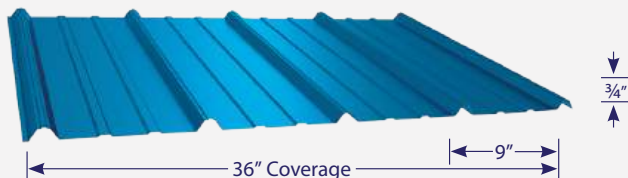

EXPOSED FASTENER

GULFRIB™

Durability, strength and ease of installation make this exposed fastener panel a top choice for many residential and agricultural applications.

5VCRIMP

Get that "Traditional" look of metal roofing from yesteryear with this classic exposed fastener roofing system.