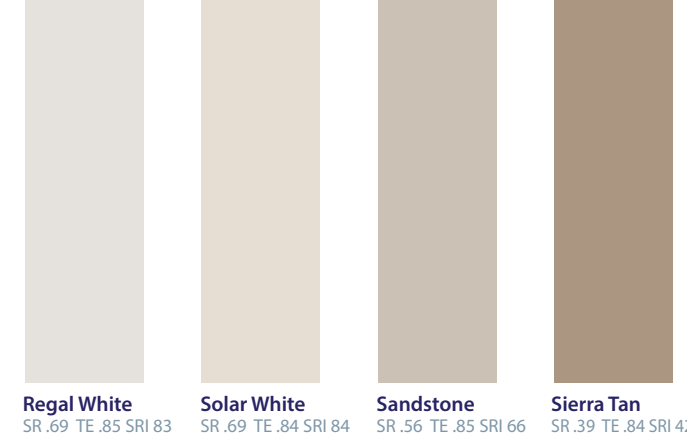

Barn Red SMP
SR .40 TE .84 SRI 42

Patriot Red SMP
SR .43 TE .82 SRI 46

Cocoa Brown SMP
SR .34 TE .83 SRI 34

Bronze SMP
SR .32 TE .83 SRI 31

Light Gray SMP
SR .36 TE .85 SRI 37

Charcoal Gray SMP
SR .29 TE .84 SRI 28

Mocha Tan SMP
SR .44 TE .86 SRI 49

Light Stone SMP
SR .55 TE .84 SRI 64

Polar White SMP
SR .64 TE .84 SRI 75

Pure White SMP
SR .68 TE .83 SRI 82

SMP PAINT FINISHES

Siliconized Modified Polyester

PVDF PAINT FINISHES

PVDF Resin Technology

See color profile availability matrix for lead times – Not all colors available in all profiles.

Regal White
SR .69 TE .85 SRI 83

Solar White
SR .69 TE .84 SRI 84

Sandstone
SR .56 TE .85 SRI 66

Sierra Tan
SR .39 TE .84 SRI 42

Ash Gray
SR .39 TE .84 SRI 41

Slate Gray
SR .37 TE .85 SRI 40

Dove Gray
SR .35 TE .84 SRI 56

Anchor Gray (Formerly Charcoal Gray)
SR .30 TE .85 SRI 31

Aged Copper
SR .45 TE .85 SRI 52