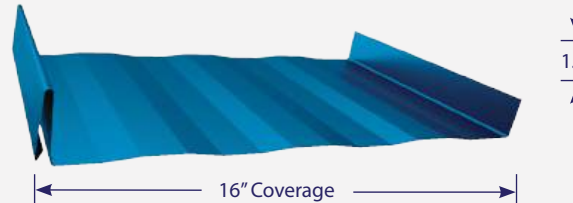

GULFSNAP™

Utilizing a clip for attachment, this classic standing seam panel is perfect for homes of distinction.