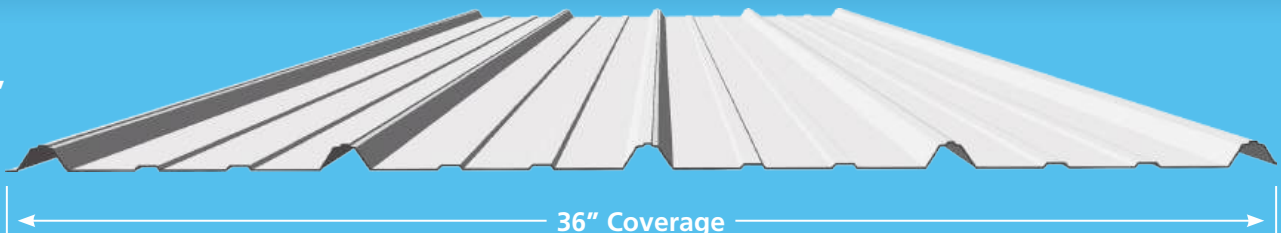

EXPOSED FASTENER ROOF SYSTEM

VERSATILE, ECONOMICAL & ENERGY EFFICIENT

Durability and easy installation have made GulfRib™ a popular choice for many exposed fastener applications. It is most commonly used among residential, light commercial and agricultural projects.

This 3/4" high trapezoidal ribbed profile is a long lasting, low-maintenance panel with strong-ribs spaced 9" on-center. GulfRib™ metal roof system has added incredible strength and decades of performance.

GULFRIB™

METAL ROOFING

MIAMI-DADE COUNTY APPROVED

3/4"
↓
↑

36" Coverage

*All measurements are nominal and can vary according to building code

ACCESSORY OPTIONS FOR + THE GULFRIB™ SYSTEM

METAL ROOF COLOR
THAT LASTS!
www.EverythingElseFades.com